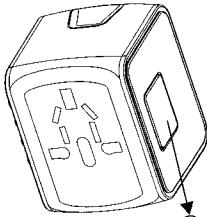

Multi-Nation Travel Adapter With USB Charger

Button

- Features:**
- AC Power Rating:6A max.100-240Vac(660W max.at 110V,1440Wmax.at 240V)
 - USB Power Rating:3400mA 5Vdc
 - Single Plug Safety Feature
 - Built-In Safety Shutters
 - Patents Protected
 - Integrated fuse
 - SL-199-4U:LED Power Light

- Covers more than 150 countries with US/EU/UK/AU plugs.
- Built-in safety shutters protect users from the direct touch of the live parts on the socket outlet.
- Only one plug-type can be used at one time by sliding the knob selection, other plug-plugs are locked automatically.

LED Power Indicator

When SL-199-4U is plugged into the wall socket, the "power" indicator should light on that the AC power and USB are in operation.

USB
USE 1 USB port output max 2.4A
(TOTAL3.4A)

This product may not work with certain high power appliances such as hair dryers. Check your appliance label to see if it requires less than 6A.